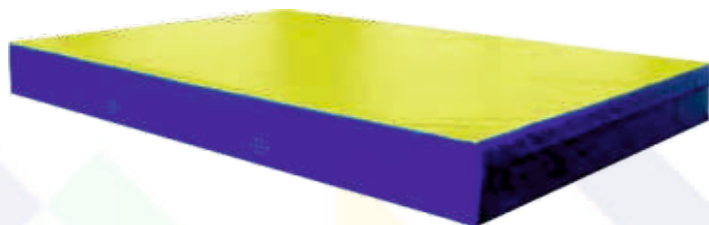

Dopadová plocha skládací

3-10060 300x200x25cm	14 150,- (615,22€)
3-10059 300x200x30cm	15 975,- (694,57€)

Doskočiště interiér pro doskok z náradí - rozměr 300x200x30cm

Doskočiště je vhodné jako doskoková plocha při cvičení na náradí s výškou seskoku nad 60 cm.

Má zpevněnou horní plochu, kombinace PUR a PE, umožňují tak bezpečný postoj při větším tlumení. Horní strana zpevněná polyetylénem je žlutá.

Doskočiště je zvláště vhodné když dopadu předchází letová fáze s otočkami o jednu, či více os. Pro lehčí osoby a pro netrérované se doporučuje měkkí tlumení. Lze tedy kombinovat doskokovou žíněnku s doskočištěm.

Typ 4 podle normy EN ČSN 12503-1.

3-10061

16 629,- (723€)